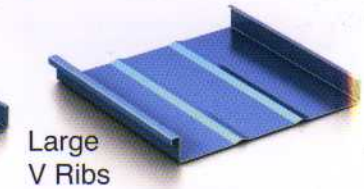

Premium Snap 100NS
 1" Nail Strip Snap Lock

Premium Snap Tee
 1" Cap Seam
 (Regular or High Seam)

Premium Snap 450
 1.5" Snap Lock

Premium Lock 200
 2" Standing Seam

Premium Lock 150
 1.5" Standing Seam
 Also available in 1"

Wall /Soffit
 1.0" Flush Wall Panel

Ask about our
**ES-1 Perimeter
 Systems**

Premium Panels is your complete Metal Roofing and Perimeter System Supplier
 Standard Trim Products are available for immediate shipment
 Custom Fabrication and Speciality Products also available
 Residential - Commercial - Retail - Agricultural - Custom