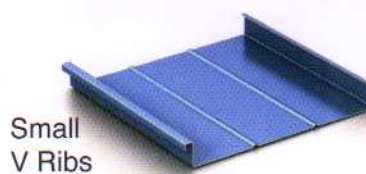

Premium Snap 100NS
 1" Nail Strip Snap Lock

Premium Snap Tee
 1" Cap Seam
 (Regular or High Seam)

Premium Snap 450
 1.5" Snap Lock

Premium Lock 200
 2" Standing Seam

Premium Lock 150
 1.5" Standing Seam
 Also available in 1"

Wall /Soffit
 1.0" Flush Wall Panel

Ask about our
**ES-1 Perimeter
 Systems**

Premium Panels is your complete Metal Roofing and Perimeter System Supplier
 Standard Trim Products are available for immediate shipment
 Custom Fabrication and Speciality Products also available
 Residential - Commercial - Retail - Agricultural - Custom