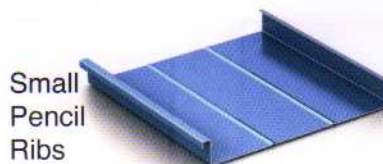

Premium Snap 100NS
 1" Nail Strip Snap Lock

Premium Snap Tee
 1" Cap Seam
 (Regular or High Seam)

Premium Snap 450
 1.5" Snap Lock

Premium Lock 200
 2" Standing Seam

Premium Lock 150
 1.5" Standing Seam
 Also available in 1"

Wall /Soffit
 1.0" Flush Wall Panel

Ask about our
**ES-1 Perimeter
 Systems**

Premium Panels is your complete Metal Roofing and Perimeter System Supplier
 Standard Trim Products are available for immediate shipment
 Custom Fabrication and Speciality Products also available
 Residential - Commercial - Retail - Agricultural - Custom