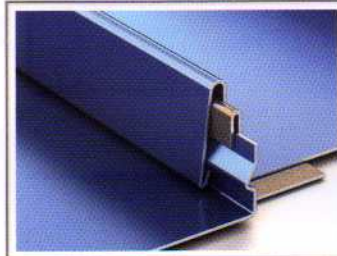

Metal Roofing Systems

6270 Joyce Drive
 Arvada, CO 80403
 Phone: 303-420-8538
 Fax: 303-420-8356
www.premiumpanels.com

Premium Snap 675
 1.75" Snap Lock

Premium Snap 550
 1.5" Snap Lock

Premium Snap 450 SL
 1.5" Snap Lock

Premium Snap 100NS
 1" Nail Strip Snap Lock

Premium Snap Tee
 1" Cap Seam
 (Regular or High Seam)

Premium Snap 450
 1.5" Snap Lock

Premium Lock 200
 2" Standing Seam

Premium Lock 150
 1.5" Standing Seam
 Also available in 1"