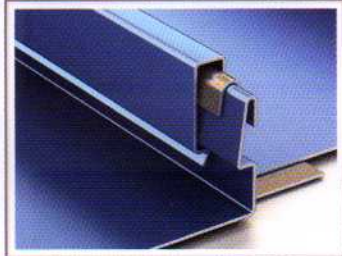

Metal Roofing Systems

6270 Joyce Drive
 Arvada, CO 80403
 Phone: 303-420-8538
 Fax: 303-420-8356
www.premiumpanels.com

Premium Snap 675
 1.75" Snap Lock

Premium Snap 550
 1.5" Snap Lock

Premium Snap 450 SL
 1.5" Snap Lock

Premium Snap 100NS
 1" Nail Strip Snap Lock

Premium Snap Tee
 1" Cap Seam
 (Regular or High Seam)

Premium Snap 450
 1.5" Snap Lock

Premium Lock 200
 2" Standing Seam

Premium Lock 150
 1.5" Standing Seam
 Also available in 1"